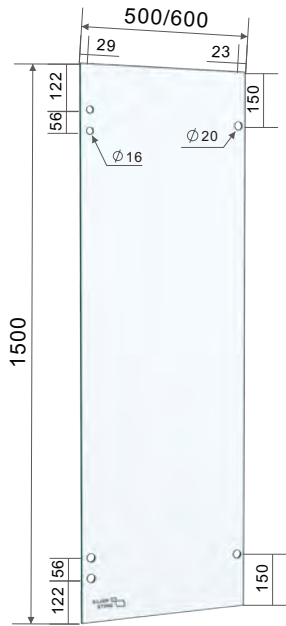

Bath Screen Hinge & Swing 2 Panels

Drawing ID

BH1500