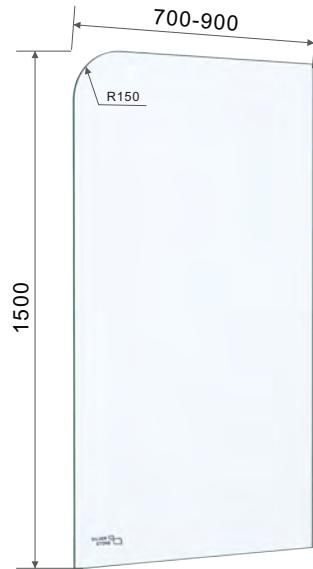

Bath Screen Single Fixed Panel

Drawing ID
BF1500

ACCS

ACCS

**SILVER
STONE**

PREMIUM GLASS & HARDWARE

MATERIAL:

10mm Clear Toughened Glass