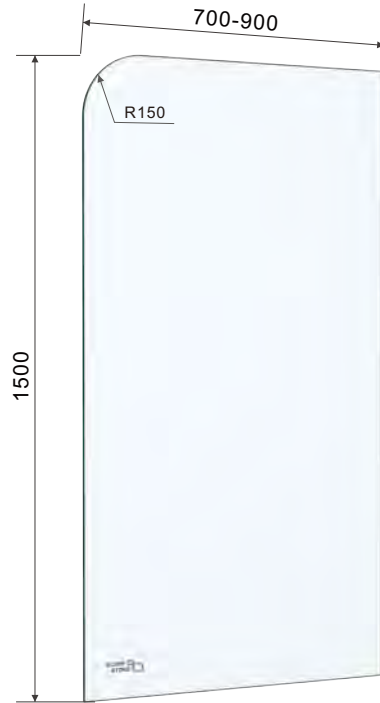

Drawing ID
BF1500