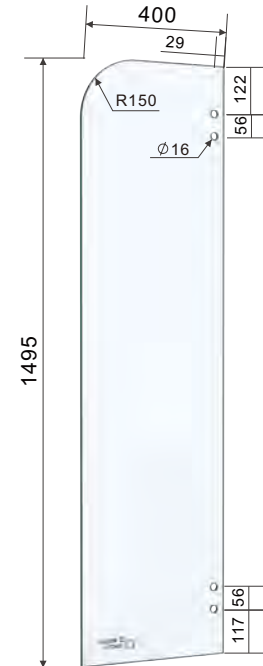

Drawing ID
BD1500

MATERIAL:

10mm Clear Toughened

CATALOGUE AND DESCRIPTION:

- > Glass Products
- > Shower Screen Glass
- > BT1500 Series

NOTES:

This drawing and or specification is the property of Silver Stone Hardware Pty Ltd - and must be returned to them on request. Unauthorised use may result in Legal Action. Its contents must not be made public, nor copied, nor used directly or indirectly in any way.

SILVER STONE HARDWARE PTYLID

56-62 Bryant Street, Padstow, NSW 2211
T: (02) 9792 2955 M: 0452 526 680
www.silverstonehardware.com.au
sales@silverstonehardware.com.au