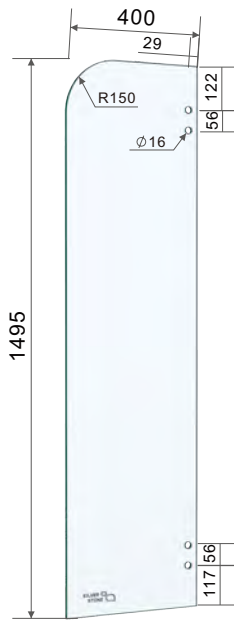

Bath Screen Single Fixed Panel

Drawing ID
BF1500

ACCS

ACCS

**SILVER
STONE**

PREMIUM GLASS & HARDWARE

MATERIAL:

10mm Clear Toughened Glass

BH1500

Drawing ID

BD1500

**SILVER
STONE**

PREMIUM GLASS & HARDWARE

ACCS

SB-90W

ACCS