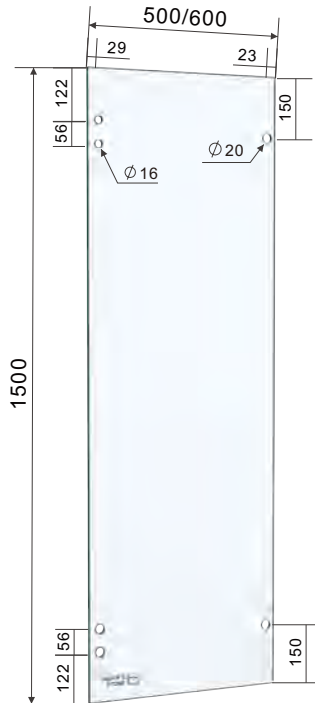

Drawing ID
BH1500